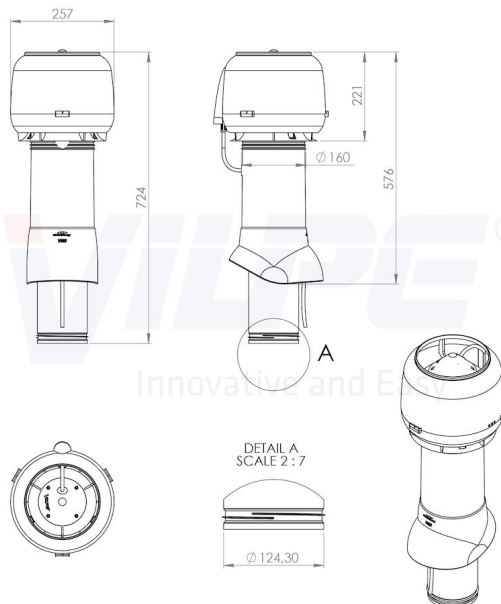

E120P/125/IS/500 Roof fan

		E120					
		60 V	110 V	135 V	165 V	180 V	230 V
q V1	dm³ /s	8.5	38.8	52.0	65.7	71.6	85.2
p tF	Pa	16	38	53	75	85	104
PE	W	9	27.0	37.7	51.0	57.3	82.7
ηtE	-	0.015	0.054	0.073	0.097	0.106	0.107
n	1/min	643	1237	1552	1901	2044	2355
L W63	dB	47.6	54.9	57.4	60.8	61.9	65.4
L W125	dB	53.9	67.2	71.2	73.1	73.4	76.0
L W250	dB	52.0	64.4	70.3	72.9	73.2	75.0
L W500	dB	38.6	52.8	57.6	61.5	62.8	67.2
L W1000	dB	32.6	52.4	56.3	60.9	62.2	66.9
L W2000	dB	15.3	45.3	53.6	58.3	59.6	62.3
L W4000	dB	*	28.2	37.1	46.5	49.4	55.7
L W8000	dB	*	*	21.1	31.8	34.7	40.5
L W	dB	56.7	69.4	74.1	76.5	76.9	79.4
L WA	dB (A)	44.8	59.0	64.0	67.4	68.3	71.7

VILPE.COM

SK Tuote Oy
Kauppatie 9, FI-65610 Mustasaari
Telephone +358 20 123 3200

Sales & Technical Support | FI +358 20 123 3233 | EN +358 20 123 3222 | RU +358 20 123 3290 | SE +46 70 511 2020 | PL +48 71 740 2623
myynti@sktuote.fi | sales@sktuote.fi

Page: 2
08.06.2017