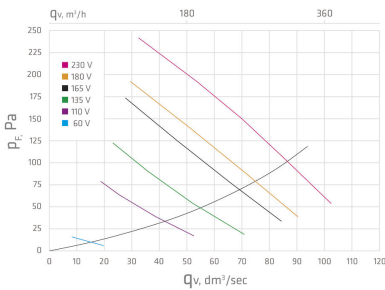

Color	Brown
EAN Code	6417323734941
Product code	73494
Color Code RR	RR32
Delivery	Stock
Gross weight	5.5500
Net Weight	4.5692

Duct size	125
Materials	expanded polystyrene, galvanized sheet steel , polypropene plastic (PP)
Package includes	cowl, fixing screws
Capacitor	1,5 µF
Current	0,23 A
Fan Type	AC
Power	52 W
Rotation Speed	2350 rpm
Voltage	230V/50Hz